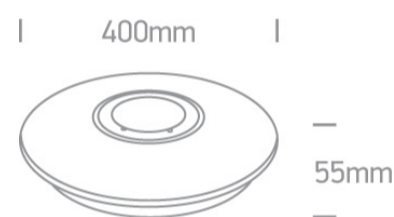

Complies with standard EN60598-1 and any other specific standards.

Downloads

Dimensions

Physical Specification

Item Group	14 Plafo
Family	Indoor LED & Music Plafo
Order Code	62025
Colour	White
Material	Aluminium
Diffuser Material	PC
Shape	Circular
Height	55mm
Diameter	400mm
Surface Ceiling	Yes
Indoor	Yes
Adjustable	No