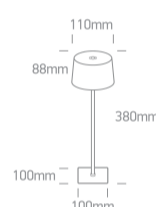

Downloads

Dimensions

Gallery

Physical Specification

Item Group

16 Decorative

Family

Portable Trendy Light

Order Code

61082/W/RGBW

Colour

White

Material

Aluminium + Steel

Shape

Circular

Height

380mm

Diameter	110mm
Surface Floor/Ground	Yes
Indoor	Yes
Outdoor	Yes
Adjustable	No

Electrical Characteristics

Gear	No
Fitting + Driver	
Safety Class	
Power(Watts)	3,5W
IP Rating	IP54
Light Source	LED built in
Dimmable	Yes
F Mark	

Illumination Data

Colour Temperature	RGB+3000K
Lumen Output	260lm
Light Efficiency	74lm/W
CRI	80
Illumination Diagram	

Packing Info

Box Weight	1.183kg
Pcs/Carton	6
Barcode	5291889077640
HS Code	9405413990