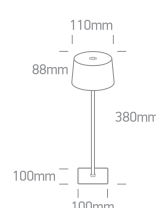

Downloads

Dimensions

Physical Specification

Item Group	16 Decorative
Family	Portable Trendy Light
Order Code	61082/W
Colour	White
Material	Aluminium + Steel
Shape	Circular
Height	380mm
Diameter	110mm
Surface Floor/Ground	Yes
Indoor	Yes
Outdoor	Yes
Adjustable	No