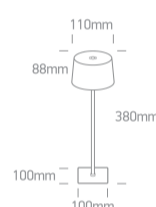

Downloads

Dimensions

Gallery

Physical Specification

Item Group	16 Decorative
Family	Portable Trendy Light
Order Code	61082/B/RGBW
Colour	Black
Material	Aluminium + Steel
Shape	Circular
Height	380mm

Diameter	110mm
Surface Floor/Ground	Yes
Indoor	Yes
Outdoor	Yes
Adjustable	No

Electrical Characteristics

Gear	No
Fitting + Driver	
Safety Class	
Power(Watts)	3,5W
IP Rating	IP54
Light Source	LED built in
Dimmable	Yes
F Mark	

Illumination Data

Colour Temperature	RGB+3000K
Lumen Output	260lm
Light Efficiency	74lm/W
CRI	80
Illumination Diagram	