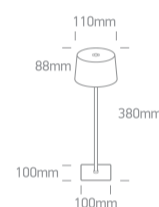

Downloads

Dimensions

Physical Specification

Item Group	16 Decorative
Family	Portable Trendy Light
Order Code	61082/B
Colour	Black
Material	Aluminium + Steel
Shape	Circular
Height	380mm
Diameter	110mm
Surface Floor/Ground	Yes
Indoor	Yes
Outdoor	Yes
Adjustable	No