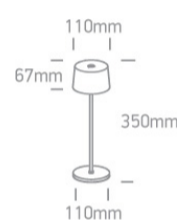

Downloads

Dimensions

Physical Specification

Item Group	15 Decorative
Family	Portable Trendy Lights
Order Code	61082A/W
Colour	White
Material	Die Cast
Shape	Circular
Height	350mm
Diameter	110mm
Surface Floor/Ground	Yes
Indoor	Yes
Outdoor	Yes
Adjustable	No