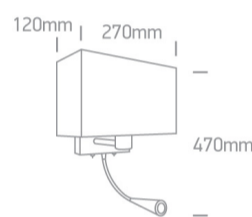

17 Hotel & Bedroom>The Hotel Range Metal

61074/C/W

40W E27 decorative wall bedside lamp with adjustable 3W LED and 2 ON/OFF switches, IP20 .

Complies with standard EN60598-1 and any other specific standards.

Downloads

Dimensions

Physical Specification

Item Group	17 Hotel & Bedroom
Family	The Hotel Range Metal
Order Code	61074/C/W
Colour	Chrome
Material	Metal
Diffuser Material	Fabric
Shape	Rectangular
Length	270mm
Height	470mm
Surface Wall	Yes
Indoor	Yes
Adjustable	2 Directions

Power(Watts)	1-4W
Power Factor	0,5
Constant Current	Yes
500mA	2-8V
IP Rating	IP20
Safety Class	
Dimmable	No
Housing Material	Plastic
Brand	0
Protection	0

Illumination Data

Colour Temperature	3000K
Lumen Output	150lm
Light Efficiency	50lm/W
Illumination Diagram	