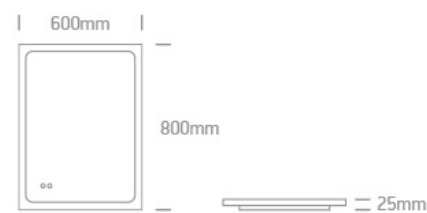

18 Bathroom > CCT Adjustable Defog Mirrors

60208A

20W LED Square Mirror, IP44.

Dimmable, defog function and CCT adjustable 3000-6500K.
With separate switch.

Complies with standard EN60598-1 and any other specific standards.

Downloads

Dimensions

Gallery

Physical Specification

Item Group	18 Bathroom
Family	CCT Adjustable Defog Mirrors
Order Code	60208A
Material	Aluminium + Glass
Shape	Rectangular
Length	600mm
Width	25mm

Height	800mm
Surface Wall	Yes
Indoor	Yes