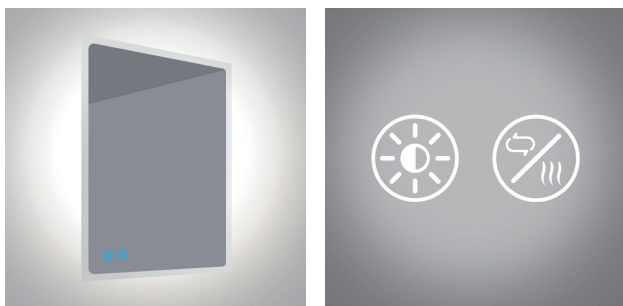

18 Bathroom > CCT Adjustable Defog Mirrors

60208A

20W LED Square Mirror, IP44.

Dimmable, defog function and CCT adjustable 3000-6500K.
With separate switch.

Complies with standard EN60598-1 and any other specific standards.

Downloads

Dimensions

Gallery

Physical Specification

Item Group	18 Bathroom
Family	CCT Adjustable Defog Mirrors
Order Code	60208A
Material	Aluminium + Glass
Shape	Rectangular
Length	600mm
Width	25mm

Height	800mm
Surface Wall	Yes
Indoor	Yes