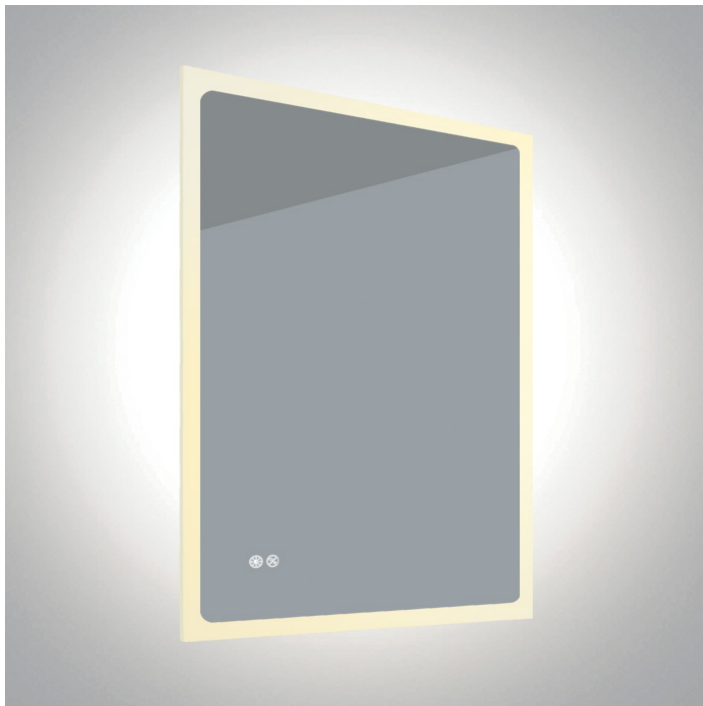

18 Bathroom > CCT Adjustable Defog Mirrors

60208A

20W LED Square Mirror, IP44.

Dimmable, defog function and CCT adjustable 3000-6500K.
With separate switch.

Complies with standard EN60598-1 and any other specific standards.

Downloads

Dimensions

Gallery

Physical Specification

Item Group	18 Bathroom
Family	CCT Adjustable Defog Mirrors
Order Code	60208A
Material	Aluminium + Glass
Shape	Rectangular
Length	600mm
Width	25mm

Height	800mm
Surface Wall	Yes
Indoor	Yes