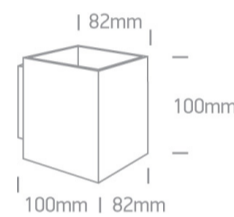

### Dimensions

### Physical Specification

Item Group	12 Wall & Ceiling
Family	G9 Decorative Wall Lights Aluminium
Order Code	6017A/W
Colour	White
Material	Aluminium
Shape	Rectangular
Length	100mm
Width	82mm
Height	100mm
Surface Wall	Yes
Indoor	Yes
Adjustable	No