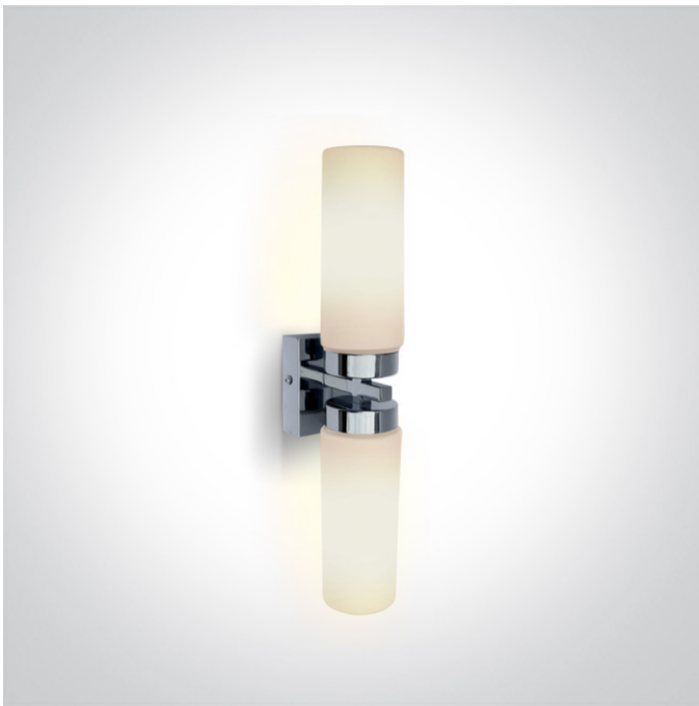

18 Bathroom > Mirror Lights

60106A/C

2x40W E14 Mirror Side Light, IP44.

Supplied with non-dimmable LED driver.

Complies with standard EN60598-1 and any other specific standards.

Downloads

Dimensions

Physical Specification

Item Group	18 Bathroom
Family	Mirror Lights
Order Code	60106A/C
Colour	Chrome
Material	Metal
Diffuser Material	Glass
Shape	Circular
Height	365mm
Diameter	60mm
Surface Wall	Yes
Indoor	Yes

Gear

No

Fitting + Driver