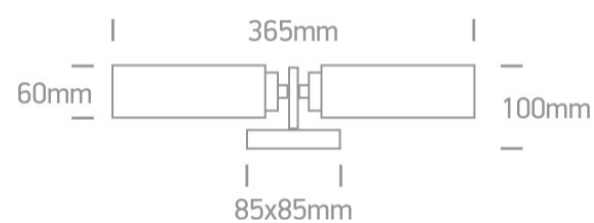

18 Bathroom > Mirror Lights

60106A/C

2x40W E14 Mirror Side Light, IP44.

Supplied with non-dimmable LED driver.

Complies with standard EN60598-1 and any other specific standards.

Downloads

Dimensions

Physical Specification

Item Group	18 Bathroom
Family	Mirror Lights
Order Code	60106A/C
Colour	Chrome
Material	Metal
Diffuser Material	Glass
Shape	Circular
Height	365mm
Diameter	60mm
Surface Wall	Yes
Indoor	Yes

Gear

No

Fitting + Driver

29cm

Box Width

9,5cm

Box Height

20cm

Box Weight

1.010kg

Pcs/Carton