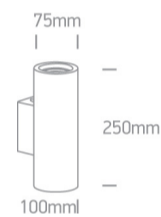

12 Wall & Ceiling>The Decorative Wall Lights Gypsum

60054

2x35W MR16 GU10 wall gypsum decorative light, IP20.

Complies with standard EN60598-1 and any other specific standards.

Downloads

Dimensions

Physical Specification

Item Group	12 Wall & Ceiling
Family	The Decorative Wall Lights Gypsum
Order Code	60054
Colour	White
Material	Gypsum
Shape	Rectangular
Length	75mm
Width	250mm
Height	100mm
Surface Wall	Yes
Indoor	Yes
Adjustable	No