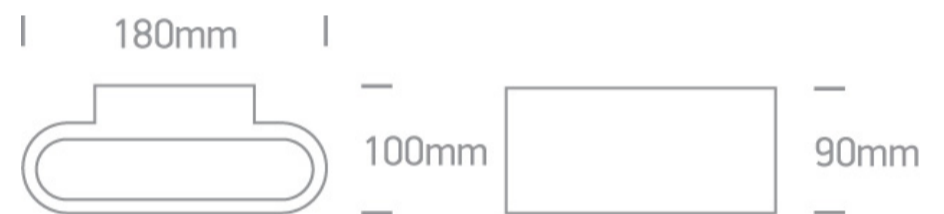

14 Wall & Ceiling LED>The Decorative LED Wall Lights Gypsum

60048/W

2x2W LED wall light, IP20, ideal for both indoor and outdoor installation.

Supplied with non-dimmable LED driver.

Complies with standard EN60598-1 and any other specific standards.

Downloads

Dimensions

Gallery

Physical Specification

Item Group

14 Wall & Ceiling LED

Family

The Decorative LED Wall Lights Gypsum

Length

180mm

Width	100mm
Height	90mm
Surface Wall	Yes
Indoor	Yes

Electrical Characteristics

Gear	Built In
------	----------

Fitting + Driver

Input Voltage	220-240V
50 Hz	Yes
60 Hz	Yes
Safety Class	
Power(Watts)	2x2W
IP Rating	IP20
Light Source	LED built in
Dimmable	No
F Mark	

Illumination Data

Colour Temperature	3000K
Lumen Output	200lm
Light Efficiency	50lm/W
CRI	80
Illumination Diagram	

Packing Info

Box Weight	1,4Kg
Pcs/Carton	9
Barcode	5291889034773
HS Code	9405409900

Energy Label