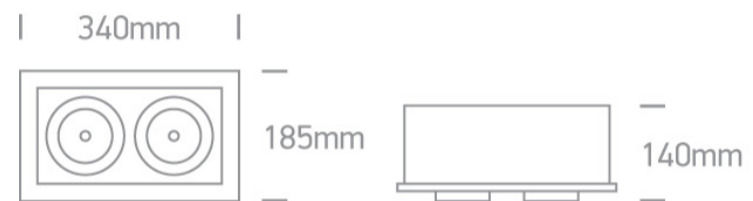

07 Downlights Adjustable LED>The COB Square Downlights Die cast

51240B/W/W

2x40W COB LED Recessed adjustable downlight, COB square range, IP20.

Supplied with non-dimmable LED driver.

Complies with standard EN60598-1 and any other specific standards.

Downloads

Dimensions

Gallery

Physical Specification

| | |
|------------|------------------------------------|
| Item Group | 07 Downlights Adjustable LED |
| Family | The COB Square Downlights Die cast |
| Order Code | 51240B/W/W |
| Colour | White |
| Material | Die Cast |
| Shape | Rectangular |
| Length | 340mm |

| | |
|--------------------|--------------|
| Width | 185mm |
| Height | 140mm |
| Cutout Hole Width | 320mm |
| Cutout Hole Length | 165mm |
| Recessed Ceiling | Yes |
| Depth Required | 170mm |
| Indoor | Yes |
| Adjustable | 2 Directions |

Illumination Data

| | |
|----------------------|---|
| Colour Temperature | 3000K |
| Lumen Output | 2x3200lm |
| Light Efficiency | 80lm/W |
| CRI | 80 |
| Beam Angle | 36° |
| Illumination Diagram |  |