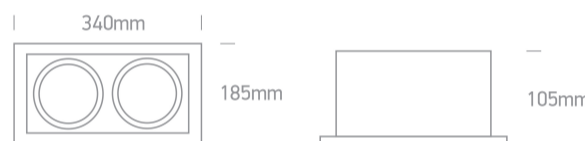

07 Downlights Adjustable LED>The COB Box Type Shop Range

**51230/W/W**

2x30W COB LED Recessed adjustable downlight, COB square range, IP20.

Supplied with non-dimmable LED driver.

Complies with standard EN60598-1 and any other specific standards.

Downloads

Dimensions

Gallery

Physical Specification

Item Group	07 Downlights Adjustable LED
Family	The COB Box Type Shop Range
Order Code	51230/W/W
Colour	White
Material	Aluminium
Shape	Rectangular
Length	340mm

Width	185mm
Height	105mm
Cutout Hole Width	320mm
Cutout Hole Length	160mm
Recessed Ceiling	Yes
Depth Required	125mm
Indoor	Yes
Adjustable	2 Directions

#### Illumination Data

Colour Temperature	3000K
Lumen Output	2x2700lm
Light Efficiency	90lm/W
CRI	90
Beam Angle	38°
Illumination Diagram	