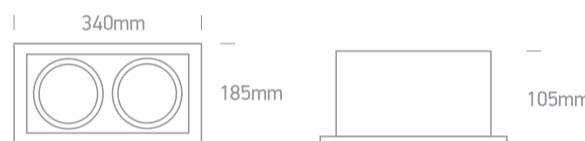

07 Downlights Adjustable LED>The COB Box Type Shop Range

51230/B/W

2x30W COB LED Recessed adjustable downlight, COB square range, IP20.

Supplied with non-dimmable LED driver.

Complies with standard EN60598-1 and any other specific standards.

Downloads

Dimensions

Gallery

Physical Specification

Item Group	07 Downlights Adjustable LED
Family	The COB Box Type Shop Range
Order Code	51230/B/W
Colour	Black
Material	Aluminium
Shape	Rectangular
Length	340mm

Width	185mm
Height	105mm
Cutout Hole Width	320mm
Cutout Hole Length	160mm
Recessed Ceiling	Yes
Depth Required	125mm
Indoor	Yes
Adjustable	2 Directions

Electrical Characteristics

Gear	External-Included
Fitting + Driver	
Input Voltage	220-240V
50 Hz	Yes
60 Hz	Yes
Safety Class	
Power(Watts)	2x30W
IP Rating	IP20
Light Source	LED built in
Dimmable	No
F Mark	

Illumination Data

Colour Temperature	3000K
Lumen Output	2x2700lm
Light Efficiency	90lm/W
CRI	90
Beam Angle	38°
Illumination Diagram	

Packing Info

Box Weight	3.000kg
Pcs/Carton	6
Barcode	5291889061342

HS Code