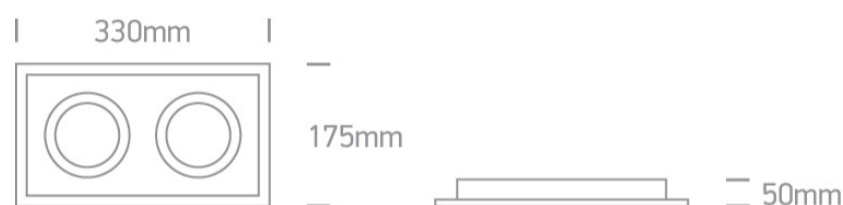

05 Downlights>Adjustable R111 Shop Range Aluminium

**51210N/W**

Recessed adjustable R111 downlight shop range with GU10 lampholder.

Suitable for LED module

Complies with standard EN60598-1 and any other specific standards.

#### Dimensions

White

Material

Aluminium

Shape

Rectangular

Length

330mm

Width	175mm
Height	50mm
Cutout Hole Width	315mm
Cutout Hole Length	165mm
Recessed Ceiling	Yes
Depth Required	160mm
Indoor	Yes
Adjustable	2 Directions

### Fitting

Safety Class	
Power(Watts)	2x75W
IP Rating	IP20
Light Source	Replaceable lamp
Lamp Holder	GU10
Number of Lamps	2
Cable Length	15cm