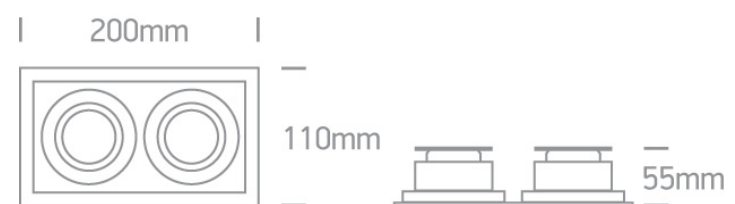

03 Recessed Spots Adjustable>The Semi Dark Light GU10 Series Die cast

51205N/W

Semi Dark Light Recessed adjustable MR16 spot with GU10 lampholder.

Complies with standard EN60598-1 and any other specific standards.

Downloads

Dimensions

Gallery

Physical Specification

Item Group	03 Recessed Spots Adjustable
Family	The Semi Dark Light GU10 Series Die cast
Order Code	51205N/W
Colour	White
Material	Die Cast
Shape	Rectangular
Length	200mm

Width	110mm
Height	55mm
Cutout Hole Width	97mm
Cutout Hole Length	187mm
Recessed Ceiling	Yes
Depth Required	130mm
Indoor	Yes
Adjustable	2 Directions

Electrical Characteristics

Gear	No
Fitting + Driver	
Input Voltage	100-240V
50 Hz	Yes
60 Hz	Yes
Safety Class	
Power(Watts)	2x10W
IP Rating	IP20
Light Source	Replaceable lamp
Lamp Holder	GU10
Number of Lamps	2
Dimmable	N/A
Cable Length	15cm
F Mark	

Illumination Data

Illumination Diagram	
----------------------	---

Packing Info

Box Length	12cm
Box Width	12cm
Box Height	7cm
Box Weight	0,252kg
Pcs/Carton	25
Barcode	5291889042853
HS Code	9405409900

Certification & Warranty