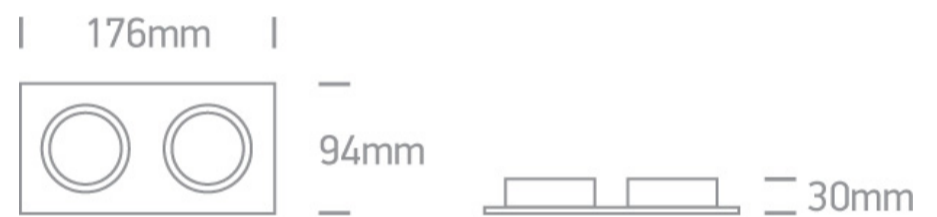

New 2022 Edition 2 > Recessed Spots Adjustable

51205ABG/B

Recessed adjustable MR16 spot with GU10 lamp holder.

Complies with standard EN60598-1 and any other specific standards.

Downloads

Dimensions

Physical Specification

Item Group	New 2022 Edition 2
Family	Recessed Spots Adjustable
Order Code	51205ABG/B
Colour	Black
Material	Aluminium
Shape	Rectangular
Length	176mm
Width	94mm
Height	30mm
Cutout Hole Width	162mm
Cutout Hole Length	82mm
Recessed Ceiling	Yes

Depth Required	100mm
Indoor	Yes
Adjustable	2 Directions

Electrical Characteristics

Gear	No
Fitting + Driver	
Input Voltage	100-240V
50 Hz	Yes
60 Hz	Yes
Safety Class	
Power(Watts)	2x10W
IP Rating	IP20
Light Source	Replaceable lamp
Lamp Holder	GU10
Number of Lamps	1
Dimmable	N/A
Cable Length	15cm
F Mark	

Illumination Data

Illumination Diagram	
----------------------	---

Packing Info

Box Length	19cm
Box Width	12cm
Box Height	5cm
Box Weight	0,310kg
Pcs/Carton	20

Barcode

5291889017806

HS Code

9405409900