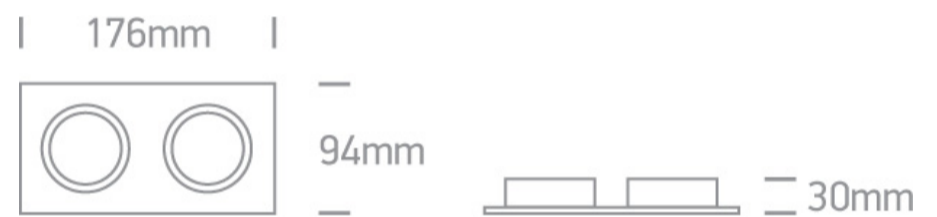

03 Recessed Spots Adjustable>The Dual Ring GU10 Range Aluminium

**51205ABG/AL**

Recessed adjustable MR16 spot with GU10 lamp holder.

Complies with standard EN60598-1 and any other specific standards.

Downloads

Dimensions

Physical Specification

Item Group	03 Recessed Spots Adjustable
Family	The Dual Ring GU10 Range Aluminium
Order Code	51205ABG/AL
Colour	Aluminium
Material	Aluminium
Shape	Rectangular
Length	176mm
Width	94mm
Height	30mm
Cutout Hole Width	162mm
Cutout Hole Length	82mm
Recessed Ceiling	Yes

Depth Required	100mm
Indoor	Yes
Adjustable	2 Directions

#### Electrical Characteristics

Gear	No
Fitting + Driver	
Input Voltage	100-240V
50 Hz	Yes
60 Hz	Yes
Safety Class	
Power(Watts)	2x50W
IP Rating	IP20
Light Source	Replaceable lamp
Lamp Holder	GU10
Number of Lamps	1
Dimmable	N/A
Cable Length	15cm
F Mark	