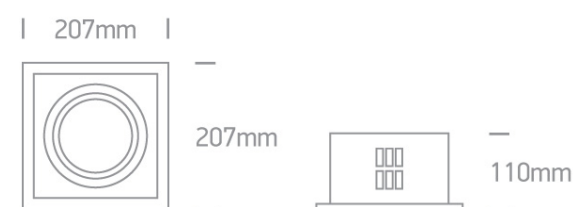

05 Downlights > Adjustable R111 Range

51110/G

Recessed adjustable R111 downlight with G53 lampholder.

Complies with standard EN60598-1 and any other specific standards.

Downloads

Dimensions

Physical Specification

Item Group	05 Downlights
Family	Adjustable R111 Range
Order Code	51110/G
Colour	Grey
Material	Die Cast
Shape	Rectangular
Length	207mm
Width	207mm
Height	110mm
Cutout Hole Width	180mm
Cutout Hole Length	180mm
Recessed Ceiling	Yes

Depth Required	120mm
Indoor	Yes
Adjustable	2 Directions

Electrical Characteristics

Fitting

Input Type	Constant Voltage
Input Voltage	12V AC/DC
Safety Class	
Power(Watts)	50W
IP Rating	IP20
Light Source	Replaceable lamp
Lamp Holder	G53
Number of Lamps	1
Cable Length	15cm

Illumination Data

Illumination Diagram

Packing Info

Box Length	21,5cm
Box Width	21,5cm
Box Height	10,5cm
Box Weight	1.350kg
Pcs/Carton	8
Barcode	5291889005131
HS Code	9405413990

Warranty

5 years

switch to
one light!