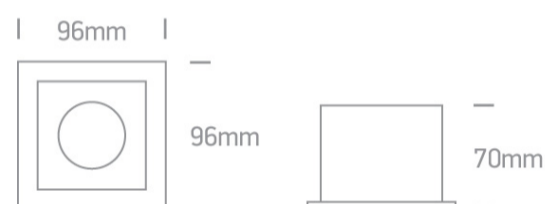

03 Recessed Spots Adjustable > The Dark Light Range Metal

51105TA/W

Dark Light Recessed Square adjustable MR16 Swivel spot with GU10 lampholder.

Complies with standard EN60598-1 and any other specific standards.

Downloads

Dimensions

Gallery

Physical Specification

Item Group	03 Recessed Spots Adjustable
Family	The Dark Light Range Metal
Order Code	51105TA/W
Colour	White
Material	Metal
Shape	Rectangular
Length	96mm

Width	96mm
Height	70mm
Cutout Hole Width	80mm
Cutout Hole Length	80mm
Recessed Ceiling	Yes
Depth Required	150mm
Indoor	Yes
Adjustable	1 Direction

Electrical Characteristics

Gear	No
Fitting + Driver	
Input Voltage	100-240V
50 Hz	Yes
60 Hz	Yes
Safety Class	
Power(Watts)	10W
IP Rating	IP20
Light Source	Replaceable lamp
Lamp Holder	GU10
Number of Lamps	1
Dimmable	N/A
Cable Length	15cm
F Mark	

Illumination Data

Illumination Diagram	
Dark Light	Yes

Packing Info

Box Length	10,5cm
Box Width	10,5cm
Box Height	9,5cm
Box Weight	0,340kg
Pcs/Carton	36
Barcode	5291889052548
HS Code	9405409900

Certification & Warranty