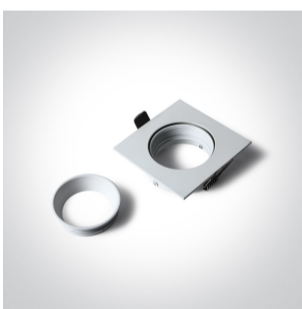

03 Recessed Spots Adjustable > The Square Clip In Range Aluminium

51105B1/W

Semi Dark Light Tube Range Recessed adjustable MR16 spot with GU10 lampholder.

Complies with standard EN60598-1 and any other specific standards.

Downloads

Dimensions

Gallery

Physical Specification

Item Group

03 Recessed Spots Adjustable

Family

The Square Clip In Range Aluminium

Order Code

51105B1/W

Colour

White

Material

Aluminium

Shape

Rectangular

Length

84mm

Width	84mm
Height	26mm
Cutout Hole Diameter	72mm
Recessed Ceiling	Yes
Depth Required	120mm
Indoor	Yes
Adjustable	1 Direction

Electrical Characteristics

Gear	No
------	----

Fitting + Driver

Input Voltage	100-240V
50 Hz	Yes
60 Hz	Yes
Safety Class	
Power(Watts)	50W
IP Rating	IP20
Light Source	Replaceable lamp
Lamp Holder	GU10
Number of Lamps	1
Dimmable	N/A
Cable Length	15cm
F Mark	