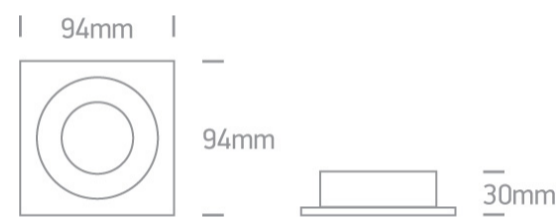

## 51105ABG/B

Recessed adjustable MR16 spot with GU10 lamp holder.

Complies with standard EN60598-1 and any other specific standards.

### Dimensions

### Physical Specification

Item Group	New 2022 Edition 2
Family	Recessed Spots Adjustable
Order Code	51105ABG/B
Colour	Black
Material	Aluminium
Shape	Rectangular
Length	94mm
Width	94mm
Height	30mm
Cutout Hole Diameter	80mm
Recessed Ceiling	Yes
Depth Required	100mm