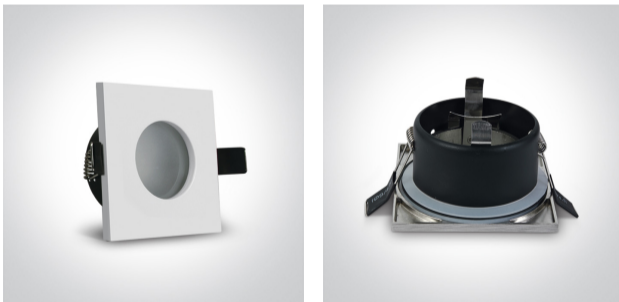

Gallery

Physical Specification

Item Group

01 Recessed Spots Fixed

Family

The IP44 Bathroom Range Die cast

Order Code

50105R/W

Colour

White

Material

Die Cast

Shape

Rectangular

Length

85mm