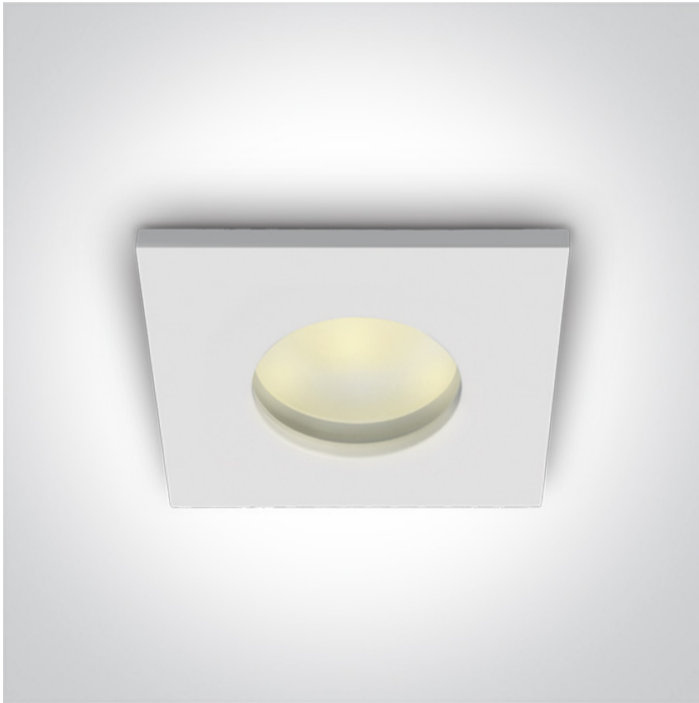

01 Recessed Spots Fixed > The IP44 Bathroom Range Die cast

**50105R/W**

IP44 Bathroom Recessed MR16 spot with GU5,3 lampholder.

Complies with standard EN60598-1 and any other specific standards.

#### Physical Specification

Item Group

01 Recessed Spots Fixed

Family

The IP44 Bathroom Range Die cast

Order Code

50105R/W

Colour

White

Material

Die Cast

Shape

Rectangular

Length

85mm

Width	85mm
Height	50mm
Cutout Hole Diameter	70mm
Recessed Ceiling	Yes
Depth Required	100mm
Indoor	Yes
Adjustable	No