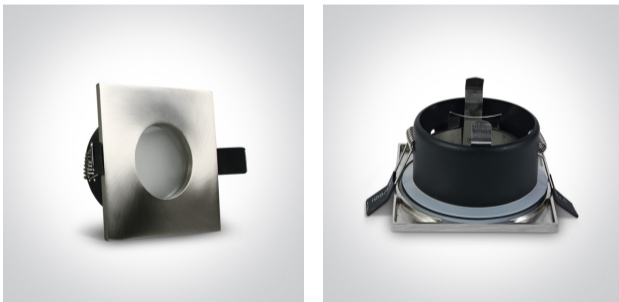

01 Recessed Spots Fixed > The IP44 Bathroom Range Die cast

50105R/MC

IP44 Bathroom Recessed MR16 spot with GU5,3 lampholder.

Complies with standard EN60598-1 and any other specific standards.

Downloads

Dimensions

Gallery

Physical Specification

Item Group

01 Recessed Spots Fixed

Family

The IP44 Bathroom Range Die cast

Order Code

50105R/MC

Colour

Brushed Chrome

Material

Die Cast

Shape

Rectangular

Length

85mm

Width	85mm
Height	50mm
Cutout Hole Diameter	70mm
Recessed Ceiling	Yes
Depth Required	100mm
Indoor	Yes
Adjustable	No

Electrical Characteristics

Fitting

Input Type	Constant Voltage
Input Voltage	12V AC/DC
Safety Class	
Power(Watts)	50W
IP Rating	IP44
Light Source	Replaceable lamp
Lamp Holder	GU5.3
Number of Lamps	1
Cable Length	40cm