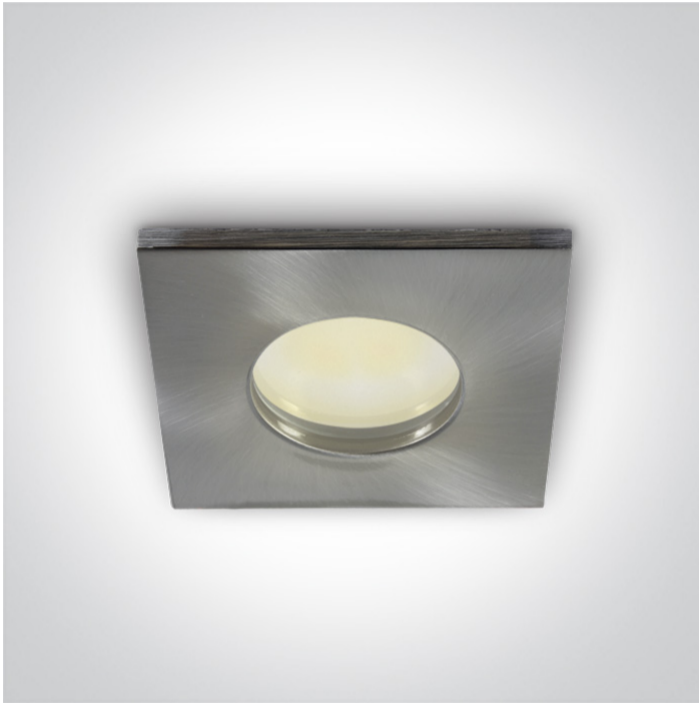

01 Recessed Spots Fixed > The IP44 Bathroom Range Die cast

50105R/MC

IP44 Bathroom Recessed MR16 spot with GU5,3 lampholder.

Complies with standard EN60598-1 and any other specific standards.

Downloads

Dimensions

Gallery

Physical Specification

Item Group

01 Recessed Spots Fixed

Family

The IP44 Bathroom Range Die cast

Order Code

50105R/MC

Colour

Brushed Chrome

Material

Die Cast

Shape

Rectangular

Length

85mm

Width	85mm
Height	50mm
Cutout Hole Diameter	70mm
Recessed Ceiling	Yes
Depth Required	100mm
Indoor	Yes
Adjustable	No

Electrical Characteristics

Fitting

Input Type	Constant Voltage
Input Voltage	12V AC/DC
Safety Class	
Power(Watts)	50W
IP Rating	IP44
Light Source	Replaceable lamp
Lamp Holder	GU5.3
Number of Lamps	1
Cable Length	40cm