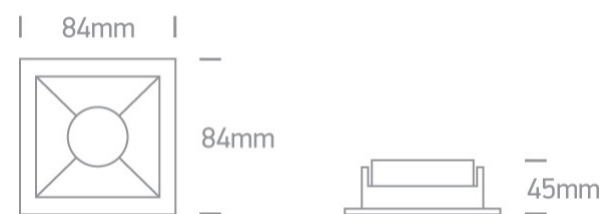

01 Recessed Spots Fixed > The Chill Out Range Square

50105M/W/CU

White Body Copper Reflector Dark Light Recessed MR16 spot with GU10 lampholder.

Complies with standard EN60598-1 and any other specific standards.

Downloads

Dimensions

Physical Specification

Item Group	01 Recessed Spots Fixed
Family	The Chill Out Range Square
Order Code	50105M/W/CU
Colour	White-Copper
Material	Aluminium
Shape	Rectangular
Length	84mm
Width	84mm
Height	45mm
Cutout Hole Width	76mm
Cutout Hole Length	76mm
Recessed Ceiling	Yes

Depth Required	130mm
Indoor	Yes
Adjustable	No

Electrical Characteristics

Gear	No
Fitting + Driver	
Input Voltage	100-240V
50 Hz	Yes
60 Hz	Yes
Safety Class	
Power(Watts)	10W
IP Rating	IP20
Light Source	Replaceable lamp
Lamp Holder	GU10
Number of Lamps	1
Dimmable	N/A
Cable Length	15cm
F Mark	

Illumination Data

Illumination Diagram	
Dark Light	Yes

Packing Info

Box Length	10cm
Box Width	10cm
Box Height	10cm
Box Weight	0,183kg

Pcs/Carton	50
Barcode	5291889053217
HS Code	9405409900

Certification & Warranty