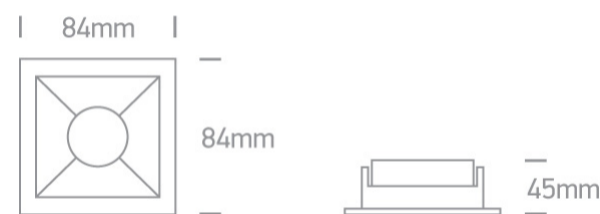

01 Recessed Spots Fixed > The Chill Out Range Square

50105M/B/W

Black Body White Reflector Dark Light Recessed MR16 spot with GU10 lampholder.

Complies with standard EN60598-1 and any other specific standards.

Downloads

Dimensions

Physical Specification

Item Group	01 Recessed Spots Fixed
Family	The Chill Out Range Square
Order Code	50105M/B/W
Colour	Black-White
Material	Aluminium
Shape	Rectangular
Length	84mm
Width	84mm
Height	45mm
Cutout Hole Width	76mm
Cutout Hole Length	76mm
Recessed Ceiling	Yes

Depth Required	130mm
Indoor	Yes
Adjustable	No

Electrical Characteristics

Gear	No
Fitting + Driver	
Input Voltage	100-240V
50 Hz	Yes
60 Hz	Yes
Safety Class	
Power(Watts)	10W
IP Rating	IP20
Light Source	Replaceable lamp
Lamp Holder	GU10
Number of Lamps	1
Dimmable	N/A
Cable Length	15cm
F Mark	

Illumination Data

Illumination Diagram	
Dark Light	Yes

Packing Info

Box Length	10cm
Box Width	10cm
Box Height	10cm
Box Weight	0.192kg

Pcs/Carton

50

Barcode

5291889053194