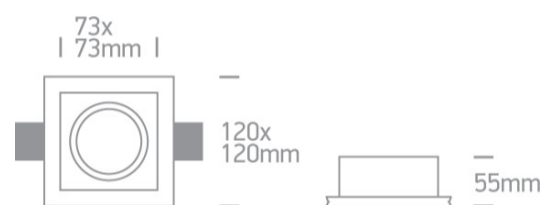

01 Recessed Spots Fixed > Trimless Gypsum

50105GT2

Trimless Gypsum Dark Light Recessed MR16 spot with GU10 lampholder.

Complies with standard EN60598-1 and any other specific standards.

Downloads

Dimensions

Gallery

Physical Specification

Item Group	01 Recessed Spots Fixed
Family	Trimless Gypsum
Order Code	50105GT2
Colour	White
Material	Gypsum
Shape	Rectangular
Length	120mm

Width	120mm
Height	55mm
Cutout Hole Width	122mm
Cutout Hole Length	122mm
Recessed trimless ceiling	Yes
Depth Required	150mm
Indoor	Yes
Adjustable	No

Electrical Characteristics

Gear	No
Fitting + Driver	
Input Voltage	100-240V
50 Hz	Yes
60 Hz	Yes
Safety Class	
Power(Watts)	10W
IP Rating	IP20
Light Source	Replaceable lamp
Lamp Holder	GU10
Number of Lamps	1
Dimmable	N/A
Cable Length	15cm
F Mark	

Illumination Data

Illumination Diagram	
Dark Light	Yes

Packing Info

Box Length	20cm
Box Width	17cm
Box Height	11cm
Box Weight	0,685kg
Pcs/Carton	24
Barcode	5291889031659
HS Code	9405409900

Certification & Warranty