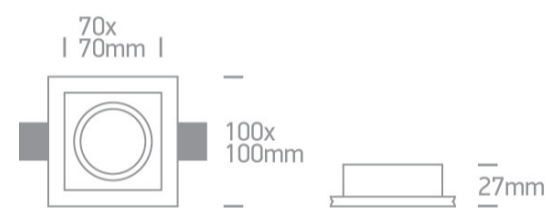

01 Recessed Spots Fixed > Trimless Gypsum

50105GT1

Trimless Gypsum Recessed MR16 spot with GU10 lampholder.

Complies with standard EN60598-1 and any other specific standards.

Downloads

Dimensions

Gallery

Physical Specification

Item Group

01 Recessed Spots Fixed

Family

Trimless Gypsum

Order Code

50105GT1

Colour

White

Material

Gypsum

Shape

Rectangular

Length

100mm

Width	100mm
Height	24mm
Cutout Hole Width	102mm
Cutout Hole Length	102mm
Recessed trimless ceiling	Yes
Depth Required	100mm
Indoor	Yes
Adjustable	No

Electrical Characteristics

Illumination Data

Illumination Diagram	
----------------------	---------------------------------------------------------------------------------------

Packing Info

Box Length	15cm
Box Width	15cm
Box Height	5,5cm
Box Weight	0,312kg
Pcs/Carton	24
Barcode	5291889031642
HS Code	9405409900