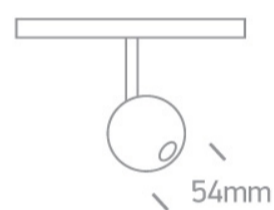

Dimensions