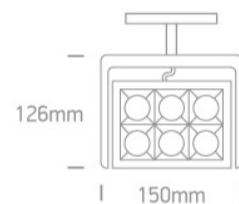

10 Tracks & Magnetic>Magnetic Spots

42118/B/W

Track spot for magnetic track, ideal for shops and showrooms.

Suitable for MINI, MIDI and MAXI magnetic tracks.

Complies with standard EN60598-1 and any other specific standards.

Downloads

Dimensions

Gallery

Related items

42001/B

42001A/B

42001B/B

42001R/B

Physical Specification

Item Group	10 Tracks & Magnetic
Family	Magnetic Spots
Order Code	42118/B/W
Colour	Black
Material	Aluminium
Shape	Rectangular
Length	150mm
Width	126mm
Height	39mm
Track mounted	Yes
Indoor	Yes
Adjustable	2 Directions

Colour Temperature	3000K
Lumen Output	2080lm

Light Efficiency	80lm/W
CRI	90
Beam Angle	50°
Illumination Diagram	

Packing Info

Box Weight	0.950kg
Pcs/Carton	20
Barcode	5291889072317
HS Code	9405413990

Certification & Warranty