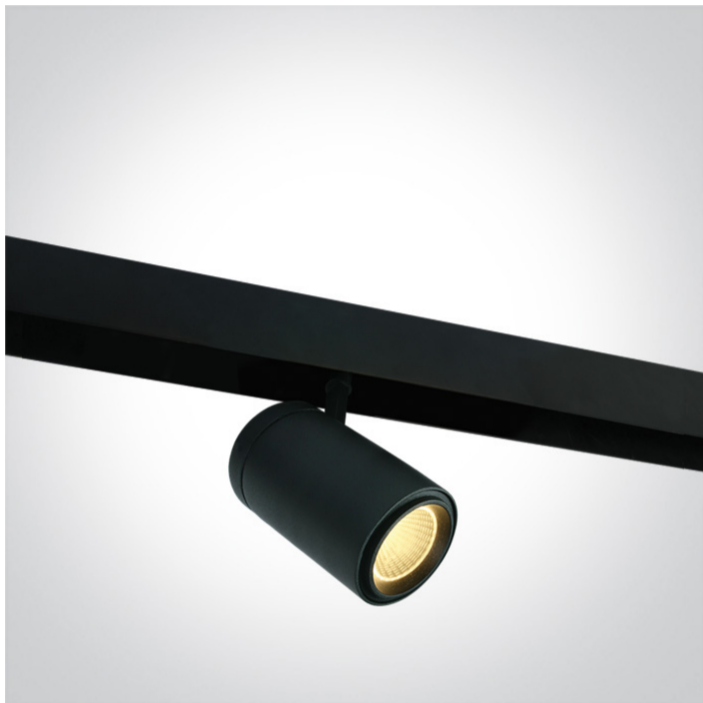

10 Tracks & Magnetic > Magnetic Spots

## 42114C/B/W

Track spot for magnetic track, ideal for shops and showrooms.

Suitable for MINI, MIDI and MAXI magnetic tracks. Complies with standard EN60598-1 and any other specific standards.

Downloads

Dimensions

10 Tracks & Magnetic

Family

Magnetic Spots

Order Code	42114C/B/W
Colour	Black
Material	Aluminium
Shape	Circular
Height	154mm
Diameter	83mm
Track mounted	Yes
Indoor	Yes
Adjustable	2 Directions