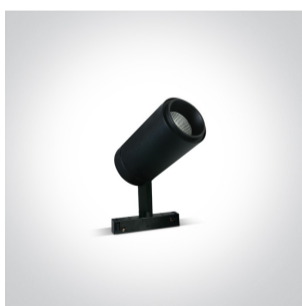

Gallery

Related items