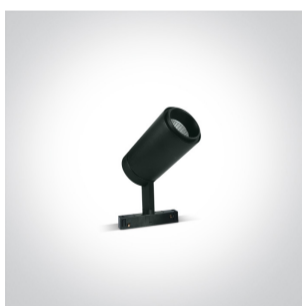

Gallery

Related items