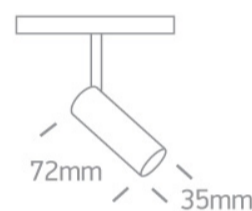

10 Tracks & Magnetic>Magnetic Spots

42108/B/W

Track spot for magnetic track, ideal for shops and showrooms.

Suitable for MINI, MIDI and MAXI magnetic tracks.

Complies with standard EN60598-1 and any other specific standards.

Downloads

Dimensions

Gallery

Related items

42001/B

42001A/B

42001B/B

42001R/B

Physical Specification

Item Group	10 Tracks & Magnetic
Family	Magnetic Spots
Order Code	42108/B/W
Colour	Black
Material	Aluminium
Shape	Circular
Height	72mm
Diameter	35mm
Surface Wall	Yes
Track mounted	Yes
Indoor	Yes
Adjustable	2 Directions

Colour Temperature	3000K
Lumen Output	480lm

Light Efficiency	80lm/W
CRI	90
Beam Angle	38°
Illumination Diagram	

Packing Info

Box Weight	0.280kg
Pcs/Carton	30
Barcode	5291889067542
HS Code	9405413990

Certification & Warranty