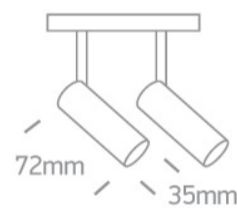

## 10 Tracks & Magnetic>Magnetic Spots

## 42108A/B/W

2x6W track spots for magnetic track, ideal for shops and showrooms.

Suitable for MINI, MIDI and MAXI magnetic tracks.

Complies with standard EN60598-1 and any other specific standards.

### Dimensions

## Physical Specification

Item Group	10 Tracks & Magnetic
Family	Magnetic Spots
Order Code	42108A/B/W
Colour	Black
Material	Aluminium
Shape	Circular
Height	72mm
Diameter	35mm
Surface Wall	Yes
Track mounted	Yes
Indoor	Yes
Adjustable	2 Directions