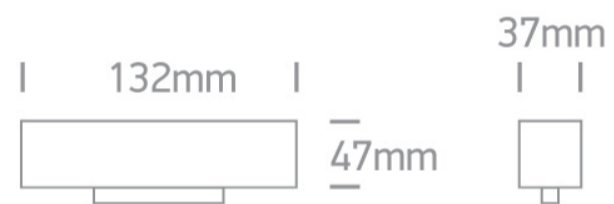

Downloads

Dimensions