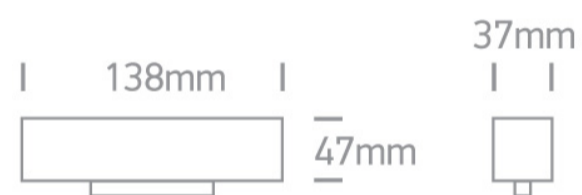

Dimensions