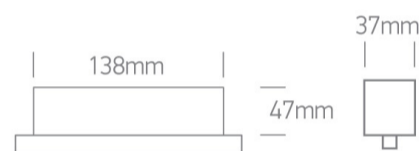

Dimensions