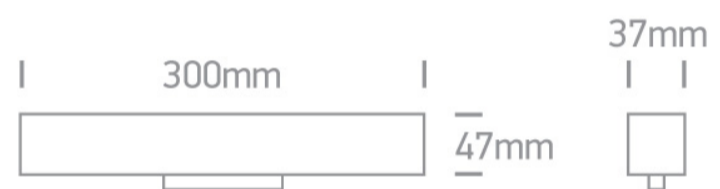

Downloads

Dimensions