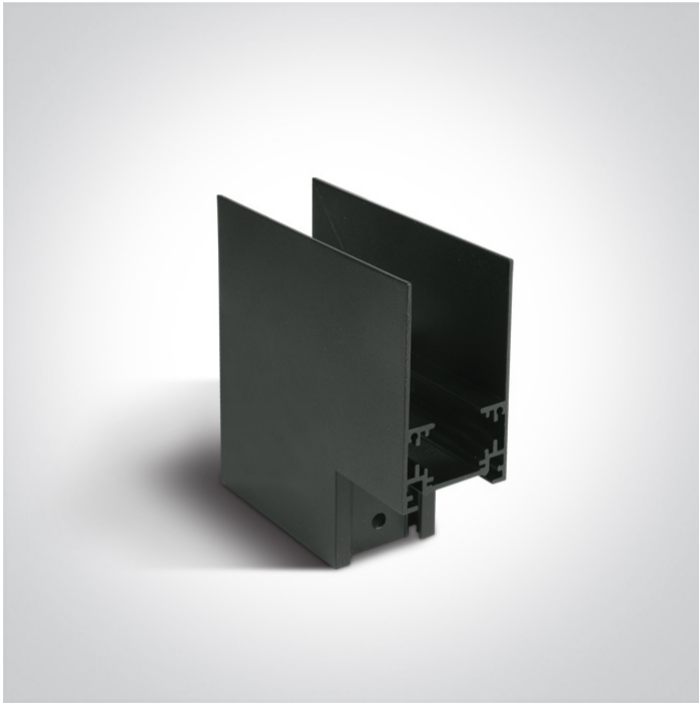

10 Tracks & Magnetic > Magnetic Surface Profiles MAXI

42012C/B

BLACK CORNER WALL TO WALL (OUT) FOR 42001 / 42002

Downloads

Dimensions

Related items

42001/B

42002/B

42032

Physical Specification

Item Group

10 Tracks & Magnetic

Family

Magnetic Surface Profiles MAXI

Order Code

42012C/B

Colour

Black

Material

Aluminium

Shape

Rectangular

Length

100x100mm