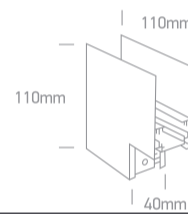

10 Tracks & Magnetic > Magnetic Surface Profiles MAXI

42012C/B

BLACK CORNER WALL TO WALL (OUT) FOR 42001 / 42002

Downloads

Dimensions

Related items

42001/B

42002/B

42032

Physical Specification

Item Group

10 Tracks & Magnetic

Family

Magnetic Surface Profiles MAXI

Order Code

42012C/B

Colour

Black

Material

Aluminium

Shape

Rectangular

Length

100x100mm

Width	40mm
Height	75mm
Surface Ceiling	Yes
Surface Wall	Yes
Indoor	Yes

Electrical Characteristics

Fitting

Packing Info

Box Weight	0.450kg
Pcs/Carton	1
Barcode	5291889072058
HS Code	9405990090

Certification & Warranty