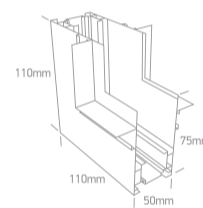

10 Tracks & Magnetic > Magnetic Trimless Profiles MAXI

42012BTR/B

Trimless recessed corner wall to wall for 42001TR & 42002TR.

The corner can not pass through the ceiling cut-out.

Downloads

Dimensions

Related items

42001TR/B

42002TR/B

Physical Specification

Item Group	10 Tracks & Magnetic
Family	Magnetic Trimless Profiles MAXI
Order Code	42012BTR/B
Colour	Black
Material	Aluminium
Shape	Rectangular
Length	110mm

Width	110mm
Height	75mm
Cutout Hole Width	42mm
Cutout Hole Length	42mm(x2)
Recessed trimless ceiling	Yes
Recessed trimless wall	Yes
Depth Required	120mm
Indoor	Yes