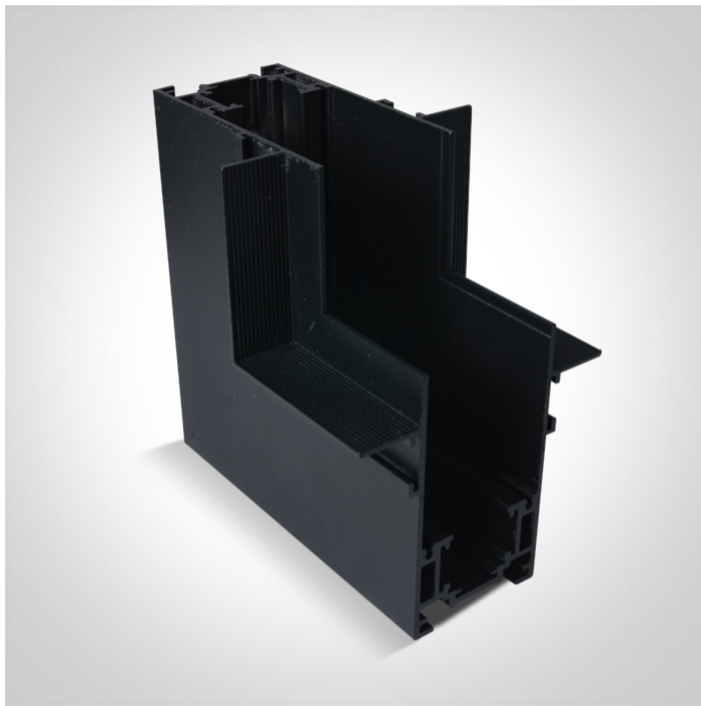

10 Tracks & Magnetic > Magnetic Trimless Profiles MAXI

42012BTR/B

Trimless recessed corner wall to wall for 42001TR & 42002TR.

The corner can not pass through the ceiling cut-out.

Downloads

Dimensions

Related items

42001TR/B

42002TR/B

Physical Specification

Item Group	10 Tracks & Magnetic
Family	Magnetic Trimless Profiles MAXI
Order Code	42012BTR/B
Colour	Black
Material	Aluminium
Shape	Rectangular
Length	110mm

Width	110mm
Height	75mm
Cutout Hole Width	42mm
Cutout Hole Length	42mm(x2)
Recessed trimless ceiling	Yes
Recessed trimless wall	Yes
Depth Required	120mm
Indoor	Yes