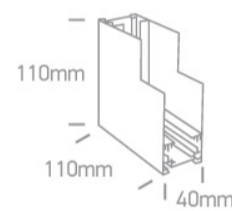

10 Tracks & Magnetic > Magnetic Surface Profiles MAXI

42012B/B

BLACK CORNER WALL TO WALL (IN) FOR 42001 / 42002

Downloads

Dimensions

Related items

42001/B

42002/B

42032

Physical Specification

Item Group	10 Tracks & Magnetic
Family	Magnetic Surface Profiles MAXI
Order Code	42012B/B
Colour	Black
Material	Aluminium
Shape	Rectangular
Length	110x110mm

Width	40mm
Height	75mm
Surface Ceiling	Yes
Surface Wall	Yes
Indoor	Yes

Electrical Characteristics

Fitting

Packing Info

Box Weight	0.328kg
Pcs/Carton	1
Barcode	5291889072065
HS Code	9405990090

Certification & Warranty

Warranty	5 years
----------	---------

switch to
one light!

one
LIGHT