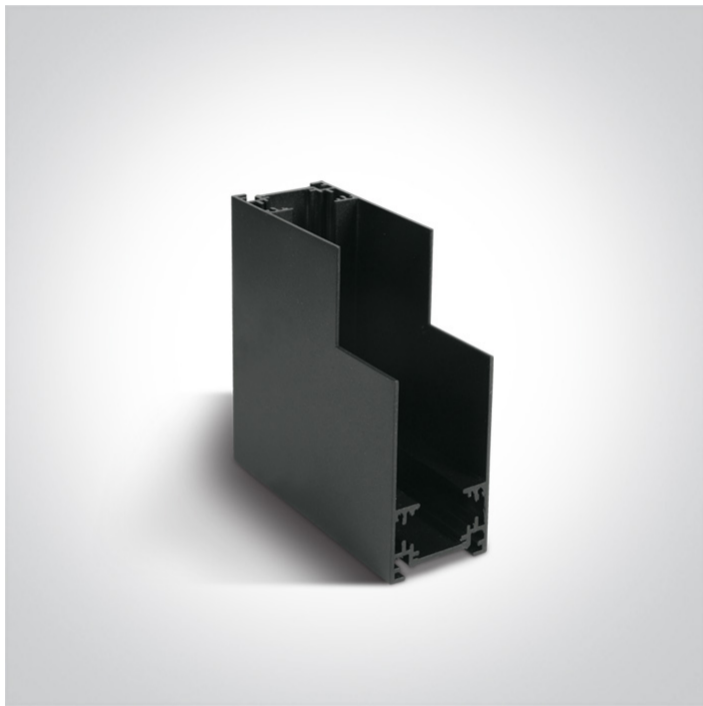

10 Tracks & Magnetic > Magnetic Surface Profiles MAXI

42012B/B

BLACK CORNER WALL TO WALL (IN) FOR 42001 / 42002

Downloads

Dimensions

Related items

42001/B

42002/B

42032

Physical Specification

Item Group	10 Tracks & Magnetic
Family	Magnetic Surface Profiles MAXI
Order Code	42012B/B
Colour	Black
Material	Aluminium
Shape	Rectangular
Length	110x110mm

Width	40mm
Height	75mm
Surface Ceiling	Yes
Surface Wall	Yes
Indoor	Yes