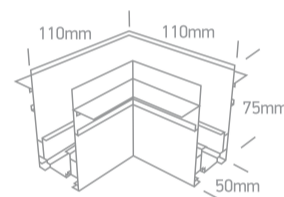

10 Tracks & Magnetic > Magnetic Trimless Profiles MAXI

42012ATR/B

Trimless recessed corner for 42001TR & 42002TR.

The corner can not pass through the ceiling cut-out.

Downloads

Dimensions

Related items

42001TR/B

Colour

Black

Material

Aluminium

Shape

Rectangular

Length

110mm

Width	110mm
Height	75mm
Cutout Hole Width	95x42x55mm / L Shaped
Recessed trimless ceiling	Yes
Recessed trimless wall	Yes
Depth Required	120mm
Indoor	Yes

Packing Info

Box Weight	0.420kg
Pcs/Carton	1
Barcode	5291889077367
HS Code	9405990090