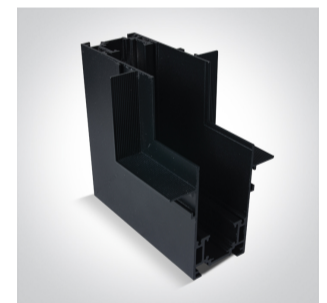

42012BTR/B

Physical Specification

Item Group	10 Tracks & Magnetic
Family	Magnetic Trimless Profiles MAXI
Order Code	42002TR/B
Colour	Black
Material	Aluminium
Shape	Rectangular
Length	2000mm