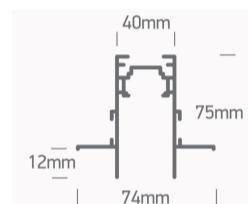

## 42002TR/B

2 meter black magnetic 48V recessed trimless profile.

Complete with cover, 2pcs end caps, 2pcs mechanical connectors & 4pcs side connectors.

### Dimensions

### Physical Specification

Item Group	10 Tracks & Magnetic
Family	Magnetic Trimless Profiles MAXI
Order Code	42002TR/B
Colour	Black
Material	Aluminium
Shape	Rectangular
Length	2000mm

Width	74mm
Height	75mm
Cutout Hole Width	42mm
Cutout Hole Length	2000mm
Recessed trimless ceiling	Yes
Depth Required	120mm
Indoor	Yes
Adjustable	No