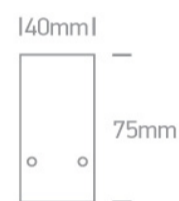

10 Tracks & Magnetic > Magnetic Surface Profiles MAXI

42002/B

2 meter black magnetic profile ON/OFF and DALI 48V.

Complete with 2pcs end caps and Dust cover.

Downloads

Dimensions

Gallery

Related items

42032

Physical Specification

Item Group	10 Tracks & Magnetic
Family	Magnetic Surface Profiles MAXI
Order Code	42002/B
Colour	Black
Material	Aluminium
Shape	Rectangular
Length	2000mm
Width	40mm
Height	75mm
Surface Ceiling	Yes
Surface Wall	Yes
Indoor	Yes

Electrical Characteristics

Fitting

Input Type	Constant Voltage
Input Voltage	48V DC
Safety Class	
Power(Watts)	400W/Circuit

Packing Info

Box Weight	4.300kg
Pcs/Carton	1
Barcode	5291889072034
HS Code	9405990090