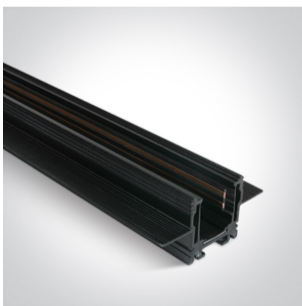

Related items

42001ATR/B