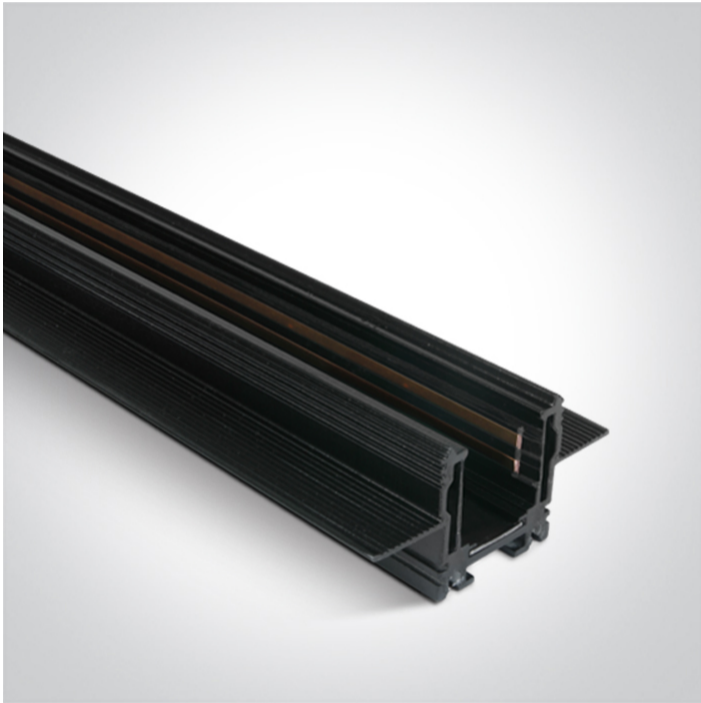

09 Tracks & Magnetic > Magnetic Trimless Profile MINI

## 42002ATR/B

2 meter MINI Recessed trimless magnetic profile ON/OFF and DALI 48V.

Max 10m/driver, Max 400W/circuit.

Complete with 2pcs end caps and 2pcs mechanical connector.