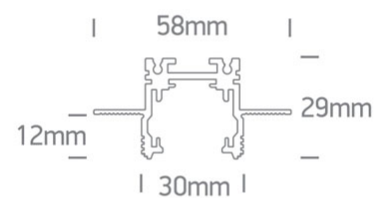

## 42002ATR/B

2 meter MINI Recessed trimless magnetic profile ON/OFF and DALI 48V.

Max 10m/driver, Max 400W/circuit.

Complete with 2pcs end caps and 2pcs mechanical connector.

### Dimensions

## Physical Specification

Item Group	09 Tracks & Magnetic
Family	Magnetic Trimless Profile MINI
Order Code	42002ATR/B
Colour	Black
Material	Aluminium
Shape	Rectangular
Length	2000mm
Width	58mm
Height	29mm
Cutout Hole Width	30mm
Cutout Hole Length	2000mm
Recessed trimless ceiling	Yes
Recessed trimless wall	Yes
Depth Required	60mm
Indoor	Yes
Adjustable	No