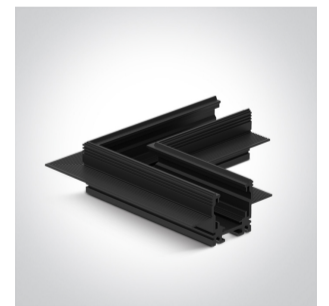

42012AATR/B