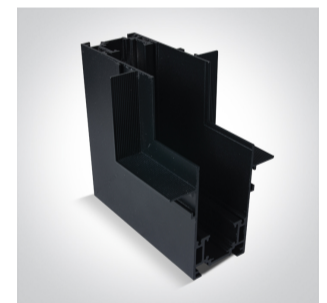

10 Tracks & Magnetic > Magnetic Trimless Profiles MAXI

42001TR/B

1 meter black magnetic 48V recessed trimless profile.

Complete with cover, 2pcs end caps, 2pcs mechanical connectors & 4pcs side connectors.

Downloads

Dimensions

Related items

42002TR/B

42004A/B

42004C/B

42012ATR/B

42012BTR/B

Physical Specification

Item Group	10 Tracks & Magnetic
Family	Magnetic Trimless Profiles MAXI
Order Code	42001TR/B
Colour	Black
Material	Aluminium
Shape	Rectangular
Length	1000mm

Width	74mm
Height	75mm
Cutout Hole Width	42mm
Cutout Hole Length	1000mm
Recessed trimless ceiling	Yes
Depth Required	120mm
Indoor	Yes
Adjustable	No