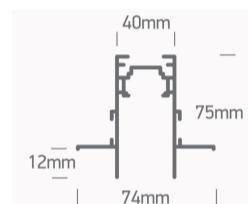

10 Tracks & Magnetic > Magnetic Trimless Profiles MAXI

42001TR/B

1 meter black magnetic 48V recessed trimless profile.

Complete with cover, 2pcs end caps, 2pcs mechanical connectors & 4pcs side connectors.

Downloads

Dimensions

Related items

42002TR/B

42004A/B

42004C/B

42012ATR/B

42012BTR/B

Physical Specification

Item Group	10 Tracks & Magnetic
Family	Magnetic Trimless Profiles MAXI
Order Code	42001TR/B
Colour	Black
Material	Aluminium
Shape	Rectangular
Length	1000mm

Width	74mm
Height	75mm
Cutout Hole Width	42mm
Cutout Hole Length	1000mm
Recessed trimless ceiling	Yes
Depth Required	120mm
Indoor	Yes
Adjustable	No

Electrical Characteristics

Fitting

Input Type	Constant Voltage
Input Voltage	48V DC
Safety Class	III
Power(Watts)	400W/Circuit

Packing Info

Box Weight	2.600kg
Pcs/Carton	1
Barcode	5291889077343
HS Code	9405990090