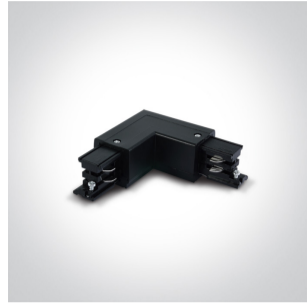

10 Tracks & Magnetic > Square Track Recessed

40003R/B

3-Phase 16A recessed track for commercial applications.

Complies with standard EN60598-1 and any other specific standards.

Downloads

Dimensions

41004A/B/L

41004A/B/R

41004B/W

41008A/B

41008B/W

41010A/B

41012A/B/L

41012A/B/R

41012B/W

Item Group	10 Tracks & Magnetic
Family	Square Track Recessed
Order Code	40003R/B
Colour	Black
Material	Aluminium
Shape	Rectangular
Length	3000mm
Width	58mm
Height	35mm
Cutout Hole Width	40mm
Cutout Hole Length	3000mm
Recessed Ceiling	Yes
Depth Required	35mm
Indoor	Yes
Adjustable	No