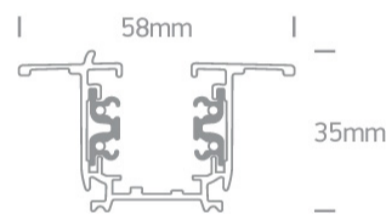

10 Tracks & Magnetic > Square Track Recessed

40003R/B

3-Phase 16A recessed track for commercial applications.

Complies with standard EN60598-1 and any other specific standards.

Downloads

Dimensions

41004A/B/L

41004A/B/R

41004B/W

41008A/B

41008B/W

41010A/B

41012A/B/L

41012A/B/R

41012B/W

41016A/B/L

41016A/B/R

41016B/W

41018A/B

41022A/B

41024A/B

41034R

Physical Specification

Item Group	10 Tracks & Magnetic
Family	Square Track Recessed
Order Code	40003R/B
Colour	Black
Material	Aluminium
Shape	Rectangular
Length	3000mm
Width	58mm
Height	35mm
Cutout Hole Width	40mm
Cutout Hole Length	3000mm
Recessed Ceiling	Yes
Depth Required	35mm
Indoor	Yes
Adjustable	No