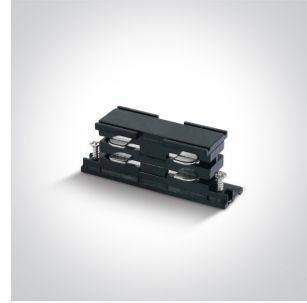

10 Tracks & Magnetic > Square Track Recessed

40003R/B

3-Phase 16A recessed track for commercial applications.

Complies with standard EN60598-1 and any other specific standards.

Downloads

Dimensions

41004A/B/L

41004A/B/R

41004B/W

41008A/B

41008B/W

41010A/B

41012A/B/L

41012A/B/R

41012B/W

Item Group	10 Tracks & Magnetic
Family	Square Track Recessed
Order Code	40003R/B
Colour	Black
Material	Aluminium
Shape	Rectangular
Length	3000mm
Width	58mm
Height	35mm
Cutout Hole Width	40mm
Cutout Hole Length	3000mm
Recessed Ceiling	Yes
Depth Required	35mm
Indoor	Yes
Adjustable	No