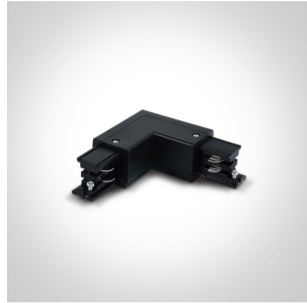

10 Tracks & Magnetic > Square Track Recessed

40003R/B

3-Phase 16A recessed track for commercial applications.

Complies with standard EN60598-1 and any other specific standards.

Downloads

Dimensions

41004A/B/L

41004A/B/R

41004B/W

41008A/B

41008B/W

41010A/B

41012A/B/L

41012A/B/R

41012B/W

Item Group	10 Tracks & Magnetic
Family	Square Track Recessed
Order Code	40003R/B
Colour	Black
Material	Aluminium
Shape	Rectangular
Length	3000mm
Width	58mm
Height	35mm
Cutout Hole Width	40mm
Cutout Hole Length	3000mm
Recessed Ceiling	Yes
Depth Required	35mm
Indoor	Yes
Adjustable	No