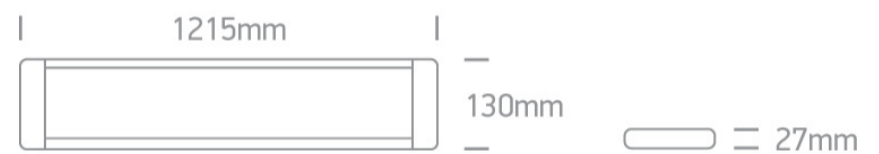

11 Office & Kitchen>The LED Linear Range

38248M/W/W

48W LED fitting ideal for office installation, IP20.

Supplied with non-dimmable LED driver.

Complies with standard EN60598-1 and any other specific standards.

Downloads

Dimensions

Accessories

050090

Physical Specification

Item Group	11 Office & Kitchen
Family	The LED Linear Range
Order Code	38248M/W/W
Colour	White
Material	Aluminium + Plastic
Shape	Rectangular

Length	1215mm
Width	130mm
Height	27mm
Surface Ceiling	Yes
Indoor	Yes