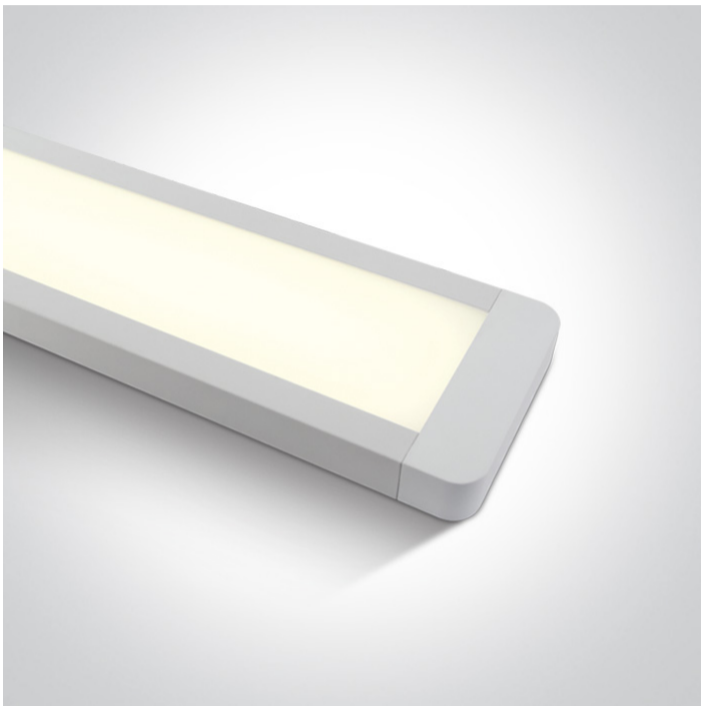

11 Office & Kitchen>The LED Linear Range

38248M/W/W

48W LED fitting ideal for office installation, IP20.

Supplied with non-dimmable LED driver.

Complies with standard EN60598-1 and any other specific standards.

Downloads

Dimensions

Accessories

050090

Physical Specification

Item Group	11 Office & Kitchen
Family	The LED Linear Range
Order Code	38248M/W/W
Colour	White
Material	Aluminium + Plastic
Shape	Rectangular

Length	1215mm
Width	130mm
Height	27mm
Surface Ceiling	Yes
Indoor	Yes