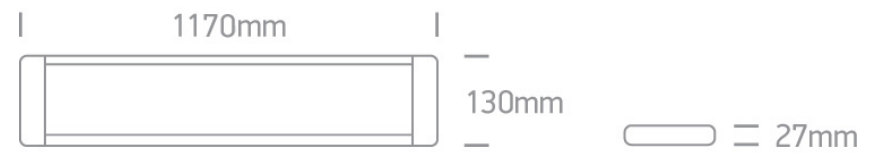

11 Office & Kitchen>The LED Linear Range CCT V

38248M/W/V

CCT Variable 48W LED fitting ideal for office installation, IP20.

Supplied with non-dimmable LED driver.

Complies with standard EN60598-1 and any other specific standards.

## Dimensions

## Physical Specification

Item Group	11 Office & Kitchen
Family	The LED Linear Range CCT V
Order Code	38248M/W/V
Colour	White
Material	Aluminium + Plastic
Shape	Rectangular

Length	1170mm
Width	130mm
Height	27mm
Surface Ceiling	Yes
Indoor	Yes