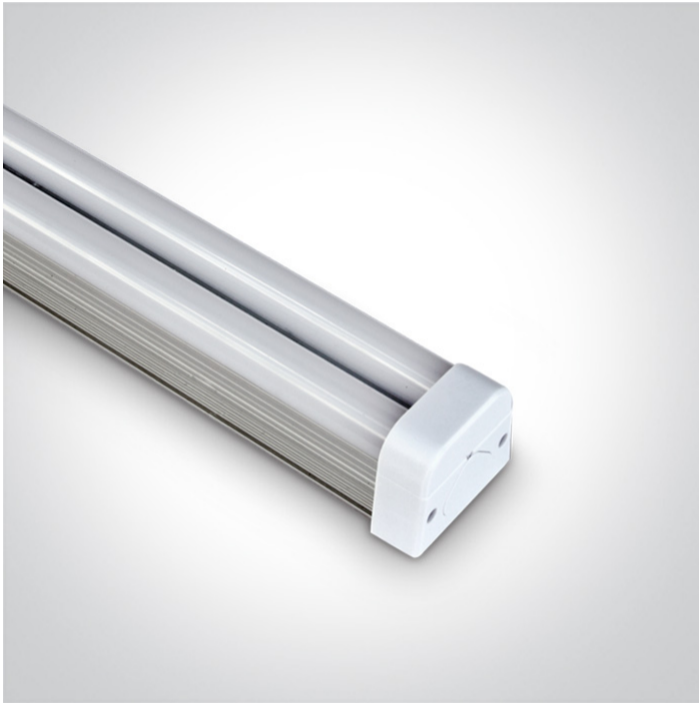

08 Strips & Profiles>The 230V Solid Double LED Strip Aluminium + PC

**38230L/W**

30W 230V Solid LED Strip, IP20.

Complete with non-dimmable LED driver.

Supplied with 6cm corner cable, 50 cm power cable 1pc connector & 3 fixing clips.

Connect Maximum 5pcs at 110V & 10pcs at 230V

Complies with standard EN60598-1 and any other specific standards.

Downloads

Dimensions

Gallery

Physical Specification

Item Group	08 Strips & Profiles
Family	The 230V Solid Double LED Strip Aluminium + PC
Order Code	38230L/W
Material	Aluminium
Diffuser Material	PC

Shape	Rectangular
Length	1170mm
Width	45mm
Height	36mm
Surface Ceiling	Yes
Surface Wall	Yes
Indoor	Yes